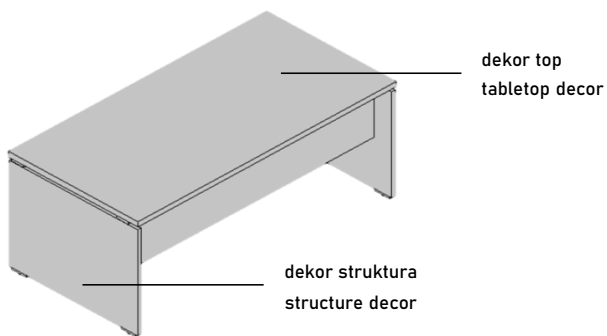

Pravokutni radni stol / Rectangular work table

Primjer narudžbe:
Order example:

ART. LO 30005

artikl
article

dekor top i struktura
tabletop and structure decor