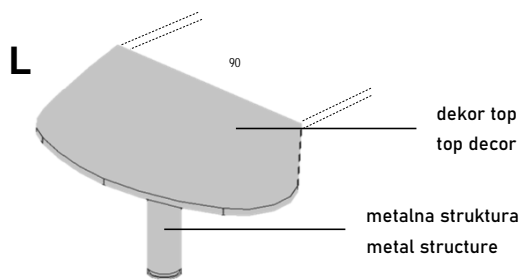

Dodatak 'suza' za radni stol / Tear-drop end for work table

L - dodatak na lijevoj strani
L - end on the left side

Primjer narudžbe:
Order example:

ART. LO 30090 L

artikl
article

dekor top
top decor